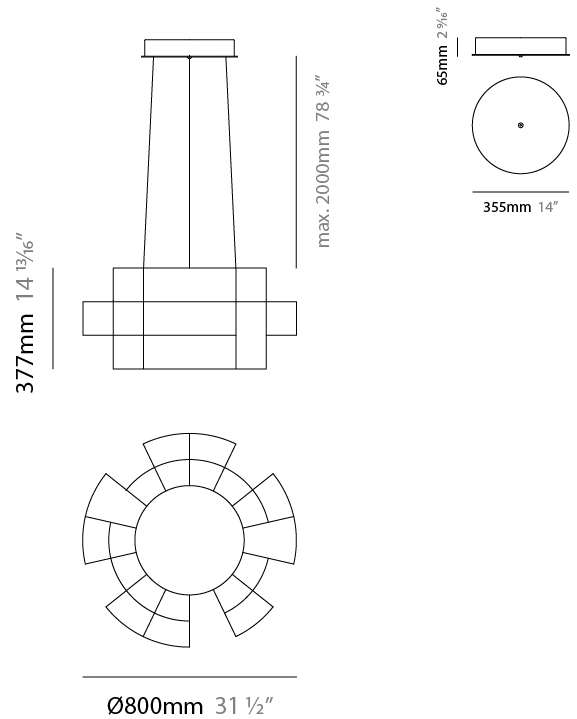

GENERAL

Series: Spectre
 Brand: Quasar
 Division: Design
 Mounting Type: Suspension
 Mounting Location: Ceiling
 Subcategory: Ambient

PHYSICAL

Shape: Abstract
 Diameter (mm): 800
 Diameter (in): 31 1/2"
 Height (mm): 500
 Height (in): 19 11/16"
 Max. Overall Height (mm): 2500
 Max. Overall Height (in): 98 7/16"
 Light Distribution: Omnidirectional
 Weight (kg): 3.5
 Weight (lbs): 7.72
 Fixture Finish: [NIC / BRA / BBR](#)
 Fixture Material: Metal
 Upon Request: Custom Sizes

GENERAL

Series: Spectre
 Brand: Quasar
 Division: Design
 Mounting Type: Suspension
 Mounting Location: Ceiling
 Subcategory: Ambient

PHYSICAL

Shape: Abstract
 Diameter (mm): 800
 Diameter (in): 31 1/2"
 Height (mm): 377
 Height (in): 14 13/16"
 Max. Overall Height (mm): 2375
 Max. Overall Height (in): 93 1/2"
 Light Distribution: Omnidirectional
 Weight (kg): 3.5
 Weight (lbs): 7.72
 Fixture Finish: [NIC / BRA / BBR](#)
 Fixture Material: Metal
 Cable Details: 2000mm Cable
 Upon Request: Custom Sizes

PROJECT
TYPE
SPECIFIER
QUANTITY
DATE

D101948-

PROJECT	_____
TYPE	_____
SPECIFIER	_____
QUANTITY	_____
DATE	_____

D

SPECTRE COLOR FINISH CHART

PROJECT	_____
TYPE	_____
SPECIFIER	_____
QUANTITY	_____
DATE	_____