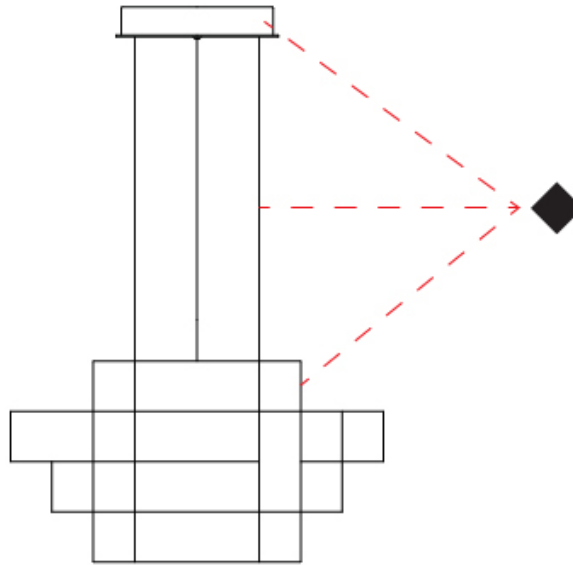

D101694-

PROJECT _____

TYPE _____

SPECIFIER _____

QUANTITY _____

DATE _____

D